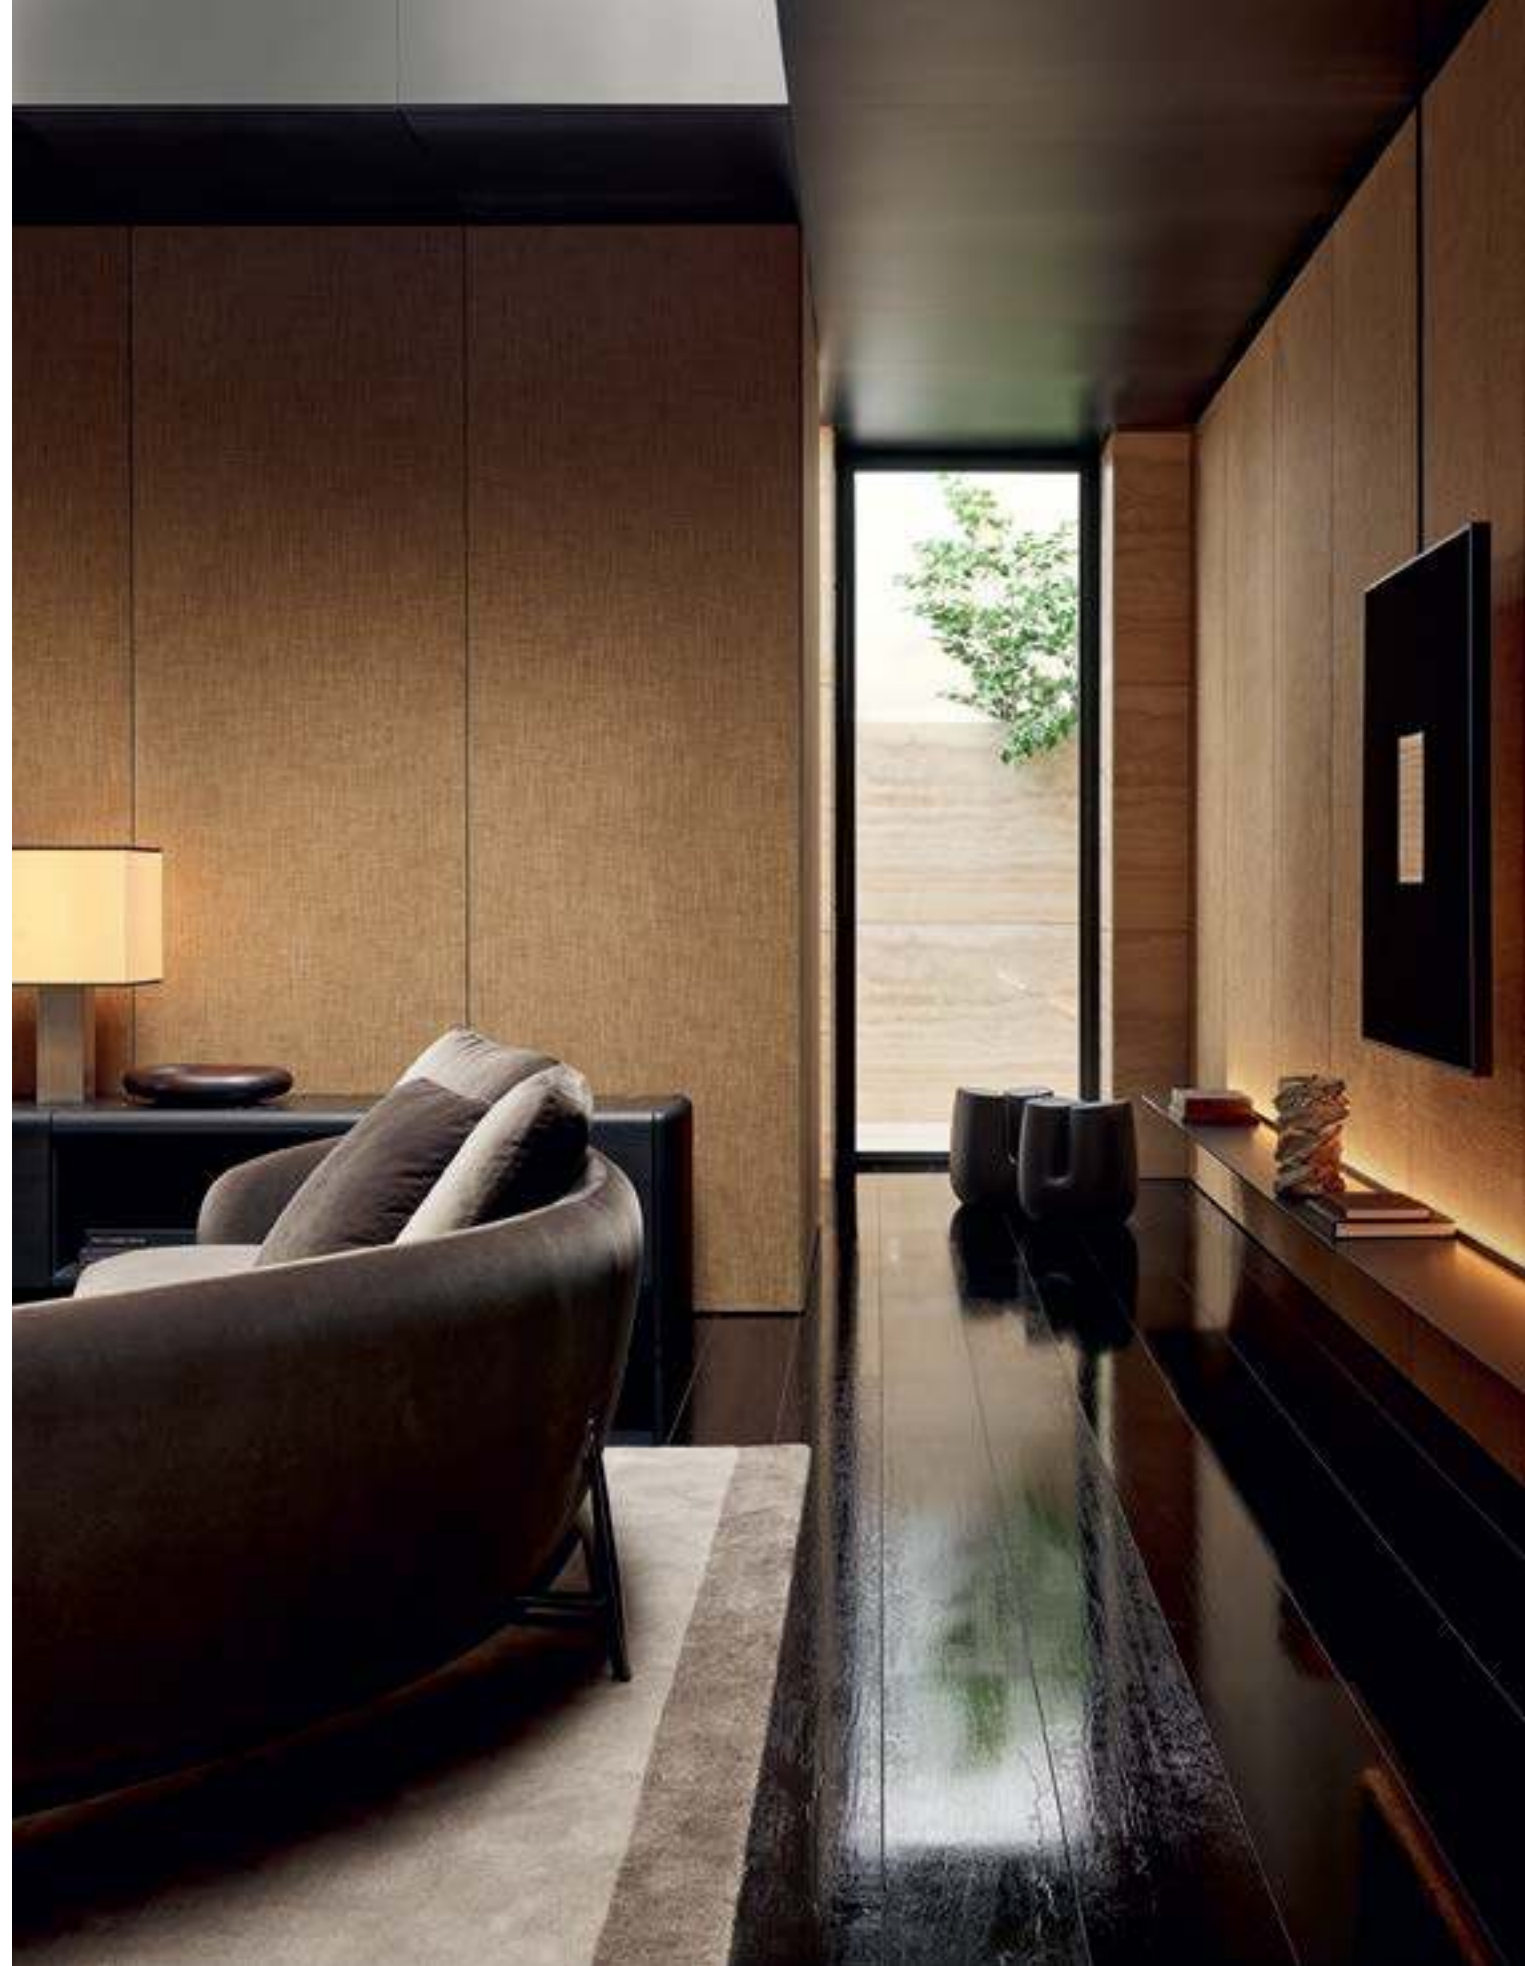

ORBIS
SOFA

Strata
COFFEE TABLE

Orbis
ARMCHAIR

Duke
SIDEBOARD

Surface
BOISERIE SYSTEM

Code
DAY SYSTEM

Ube
STOOL

Plain
CARPET