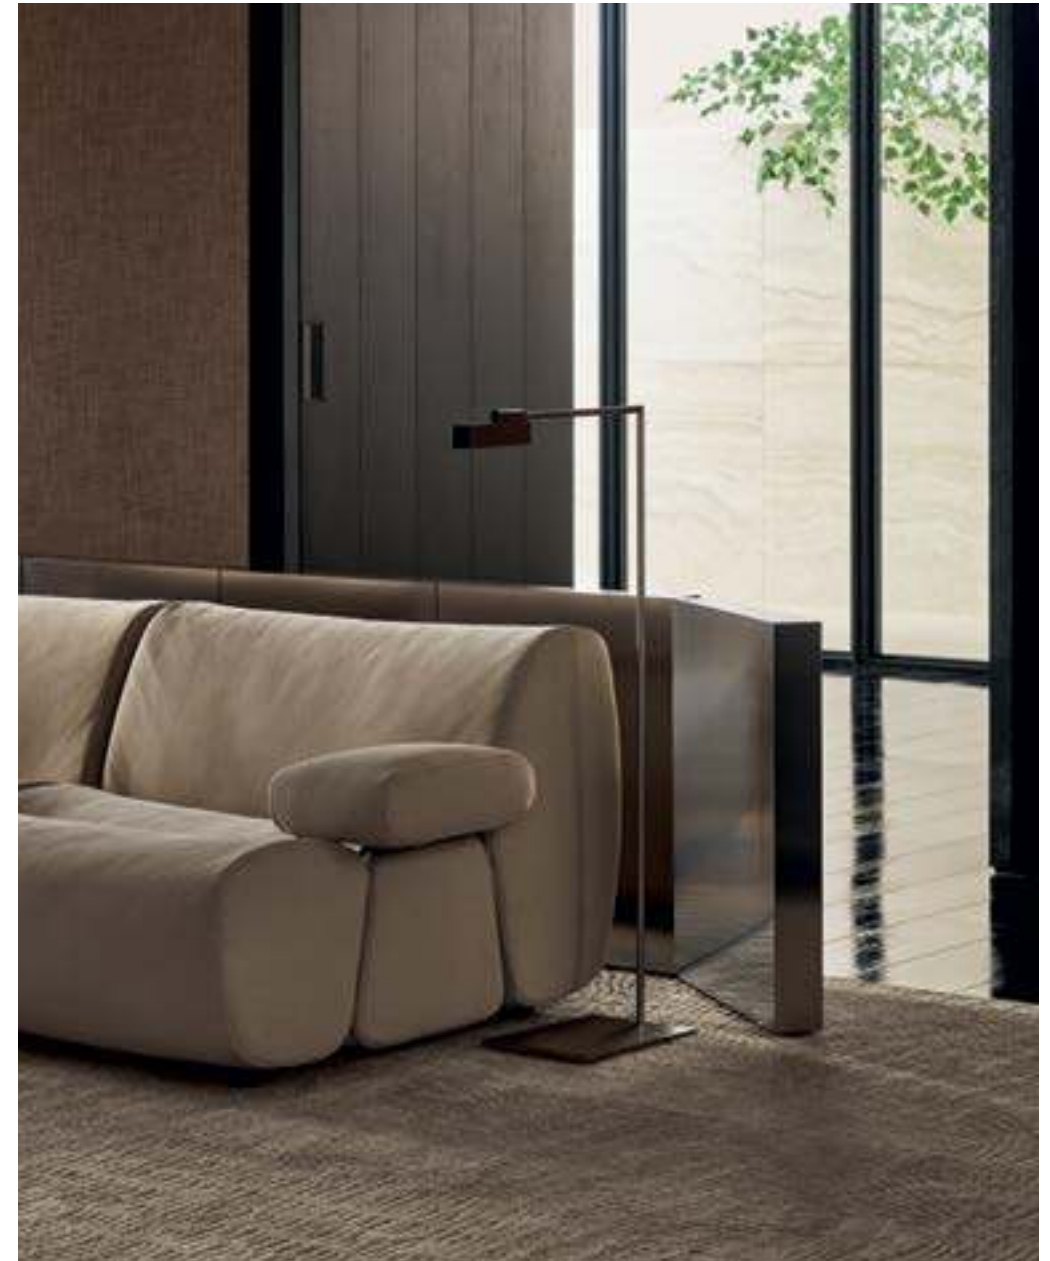

ERNEST
SOFA

Surface
BOISERIE SYSTEM

Ernest
COFFEE TABLE

Wall System
DAY SYSTEM

Trace
CARPET

Ernest sofas in removable leather Nabuk 01 latte, chaise longue in removable fabric Altair 02 corda. Ernest coffee tables in mat marble travertino classico and in glossy lacquer mosto. Surface wall panelling in fabric Mesh bronzo with mat ardesia profiles. Wall System composition with structure and recessed shelves in black elm, grids and backs in metal lacquer bronzo, compartments with Stage backs in fabric Mesh moka, integrated led light. Carpet Trace white.