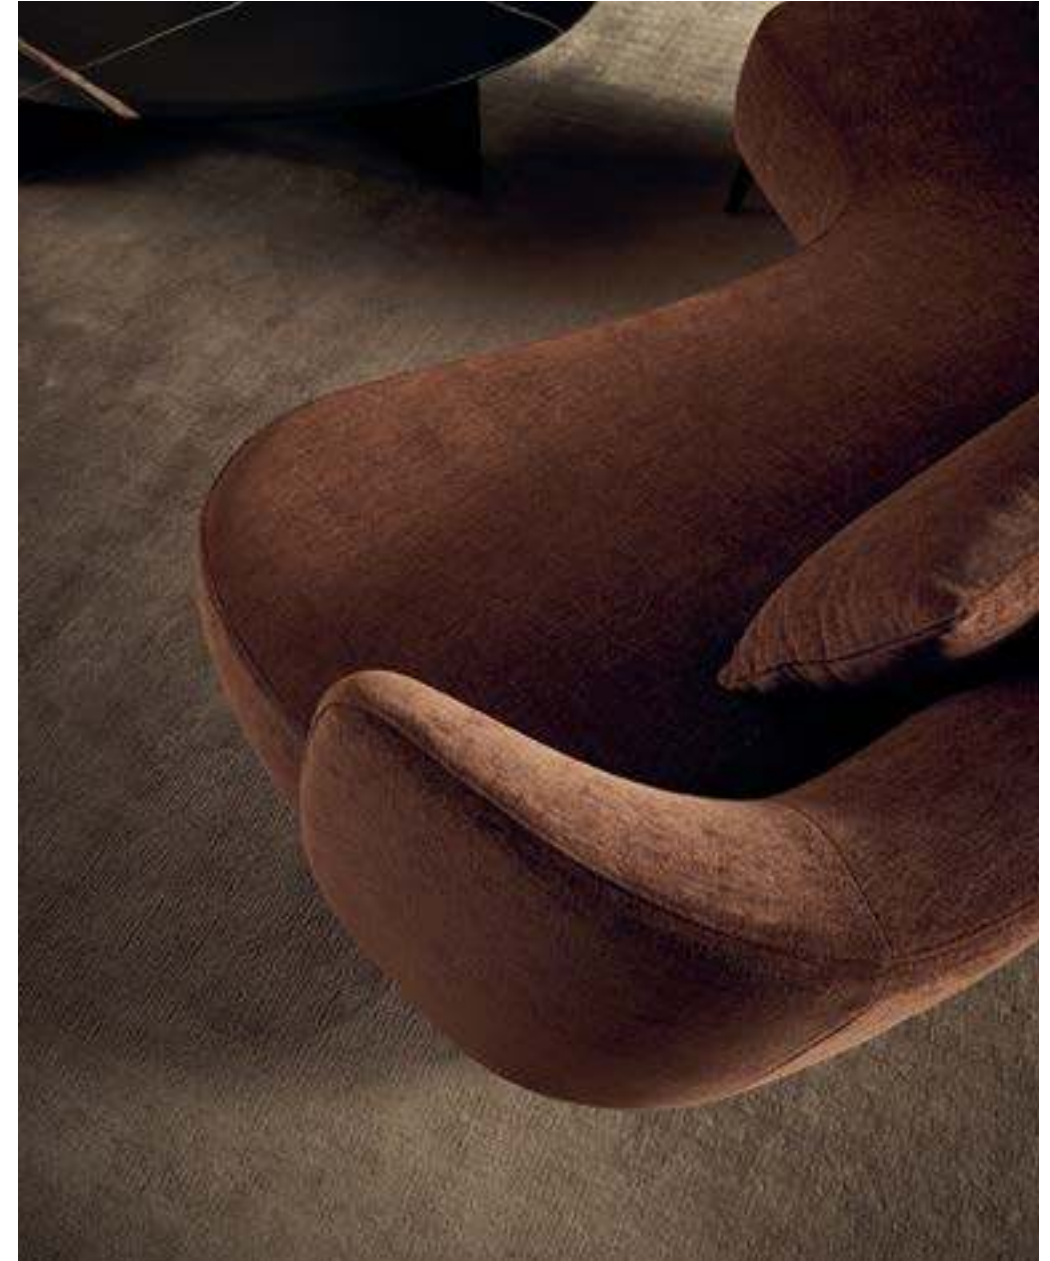

SUNDAY
SOFA

Mush
COFFEE TABLE

Sunday
ARMCHAIR

Code
DAY SYSTEM

Shindo
CARPET

Sunday sofa in removable fabric Yukon 27 tabacco and mat brown nickel feet. Sunday armchair in removable fabric Siro 02 lino and mat brown nickel feet. Mush coffee table with top in mat marble sahara noir with polyester finish, black elm structure. Code composition with Tape slatted doors in black elm and transparent glass, handle in mat ardesia, top in black elm and integrated led light. Carpet Shindo natural.