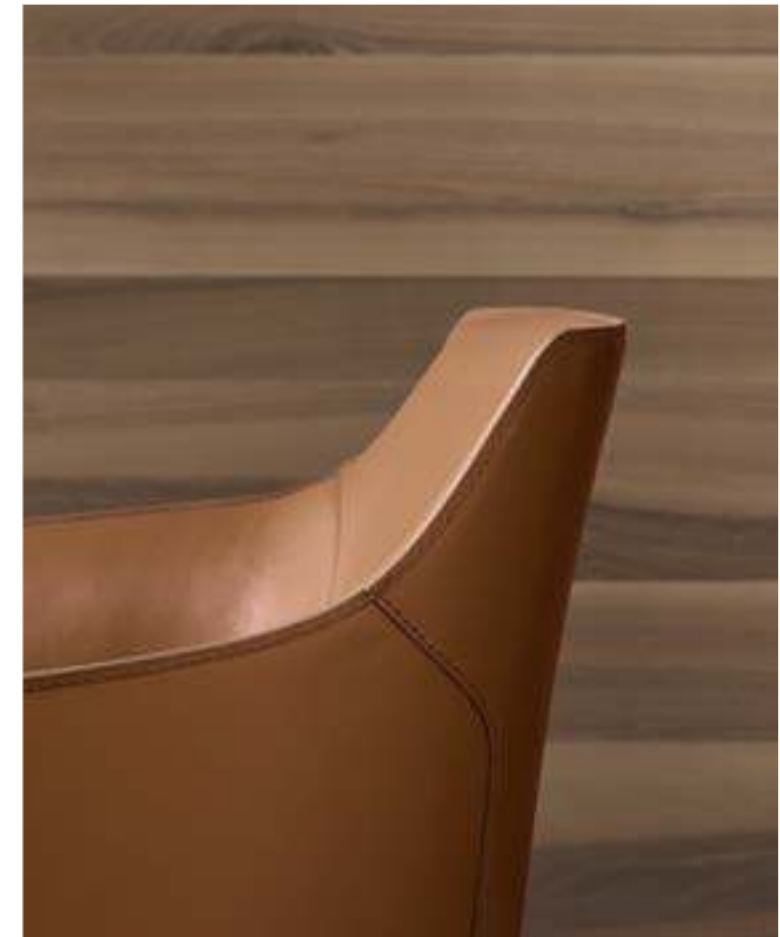

MONDRIAN
SOFA

Stanford
ARMCHAIR

Mondrian
COFFEE TABLE

Frame
CARPET

Mondrian sofa in removable fabric Olimpia 11 polvere, cushions in velvet Persia 1404 carbone and fabric Olimpia 11 polvere with cross insert in Persia carbone, integrated coffee table and backrest in wood with shelves in black elm, feet in glossy brown nickel. Mondrian pouf in removable velvet Persia 1404 carbone. Mondrian coffee tables with structure in gold polishes bronze casting, tops in glossy marble noir saint laurent and glossy lacquer ginger. Stanford armchairs with non removable cover, outer cover in hide 26 invecchiato, inner cover in leather Soft 04 cognac, swivel base in glossy brown nickel. Carpet Frame grey.