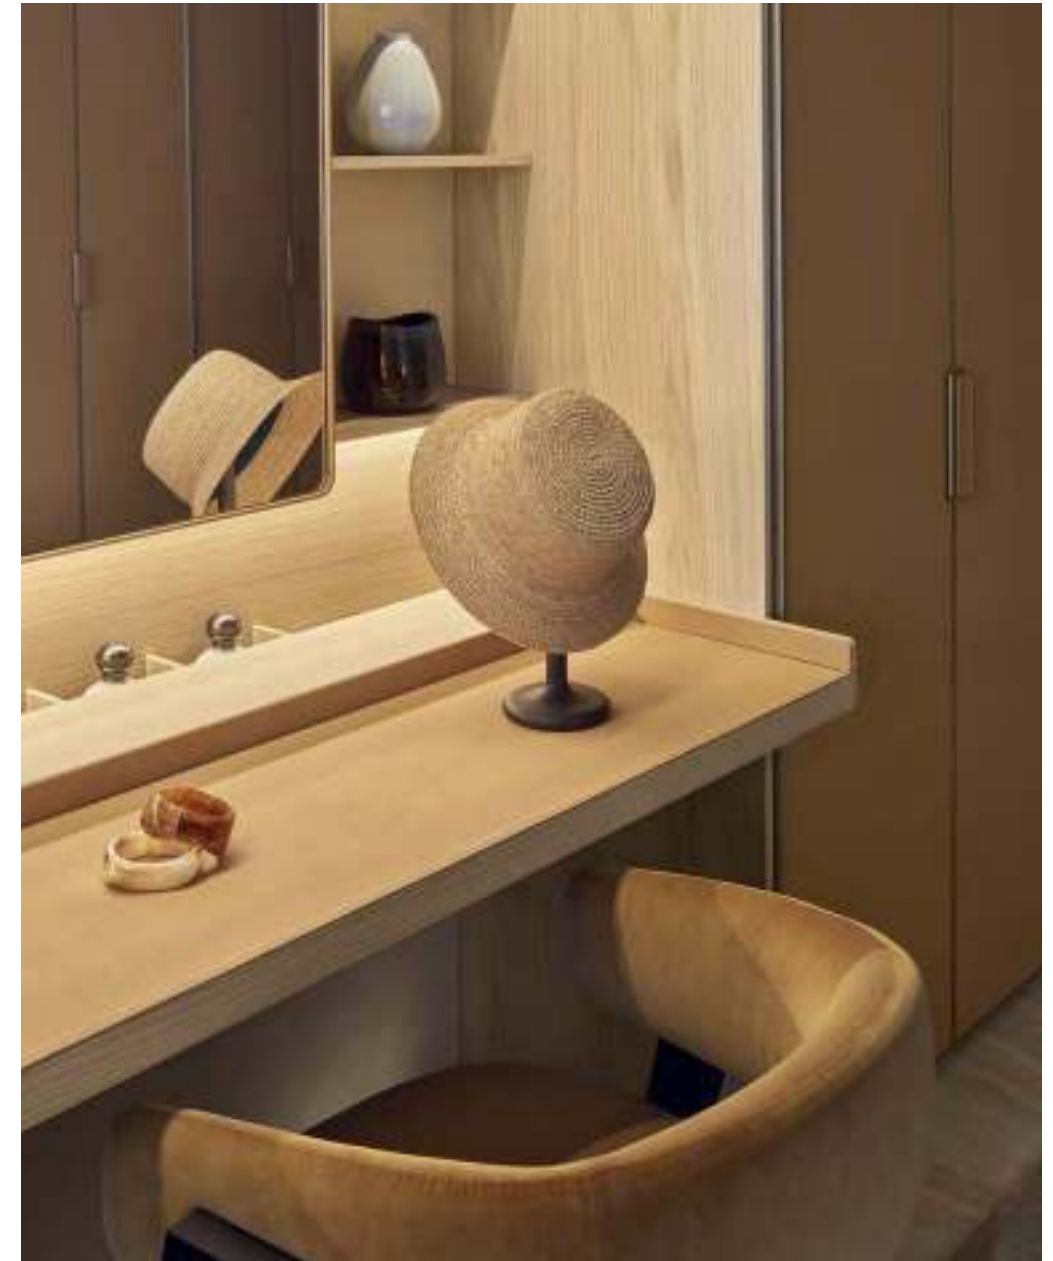

Senzafine Swing wardrobes with leaf doors in tecnocover grain 10 miele with mat champagne frame, Swing handle in tecnocover grain 10 miele and mat champagne, lateral sides in metal lacquer basalto; inner structure and Suite equipment in blond walnut melamine. Senzafine Vanity with structure and shelves in lite oak, back in fabric Mesh ecru, integrated led light. Mirror with frame in tecnocover grain 10 miele. Pull-out shelf in lite oak and tecnocover grain 10 miele. Loai armchair in removable velvet Polar 14 bronzo and black elm structure. Joan coffee tables in glossy steel. Carpet Shindo natural. To the right, close up of the pull-out shelf of the Senzafine Vanity in lite oak and tecnocover grain 10 miele, storage compartments at the back equipped with electrical sockets. Next page, close up of the Senzafine Suite equipment, to the left hanging chest of drawers with fronts in tecnocover grain 10 miele and blond walnut melamine frame, basket in tecnocover grain 10 miele with blond walnut melamine frame; to the right, floorstanding chest of drawers with trays in blond walnut melamine, handle in mat champagne and tecnocover grain 10 miele, lower drawers with fronts in transparent reflective glass and blond walnut melamine frame. Chests of drawers with tops in tecnocover grain 10 miele and blond walnut melamine frame.